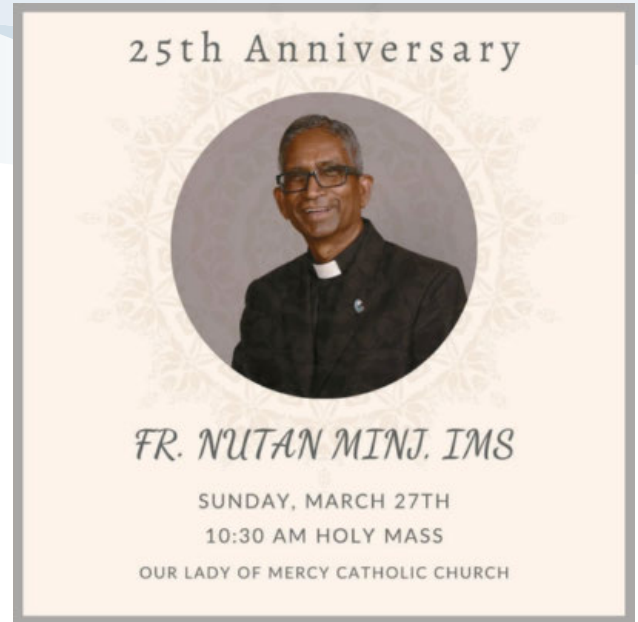

Fr. Nutan's 25th Anniversary Celebration SAVE THE DATE

On The Cover - MAGNIFYING THE FAITHFUL
 Celebrating John Paul Lorio's First Reconciliation!
 Pictured are John Paul Lorio, his parents Neal and Angela along with Bishop Emeritus Robert Muench and Fr. Cleo Milano.